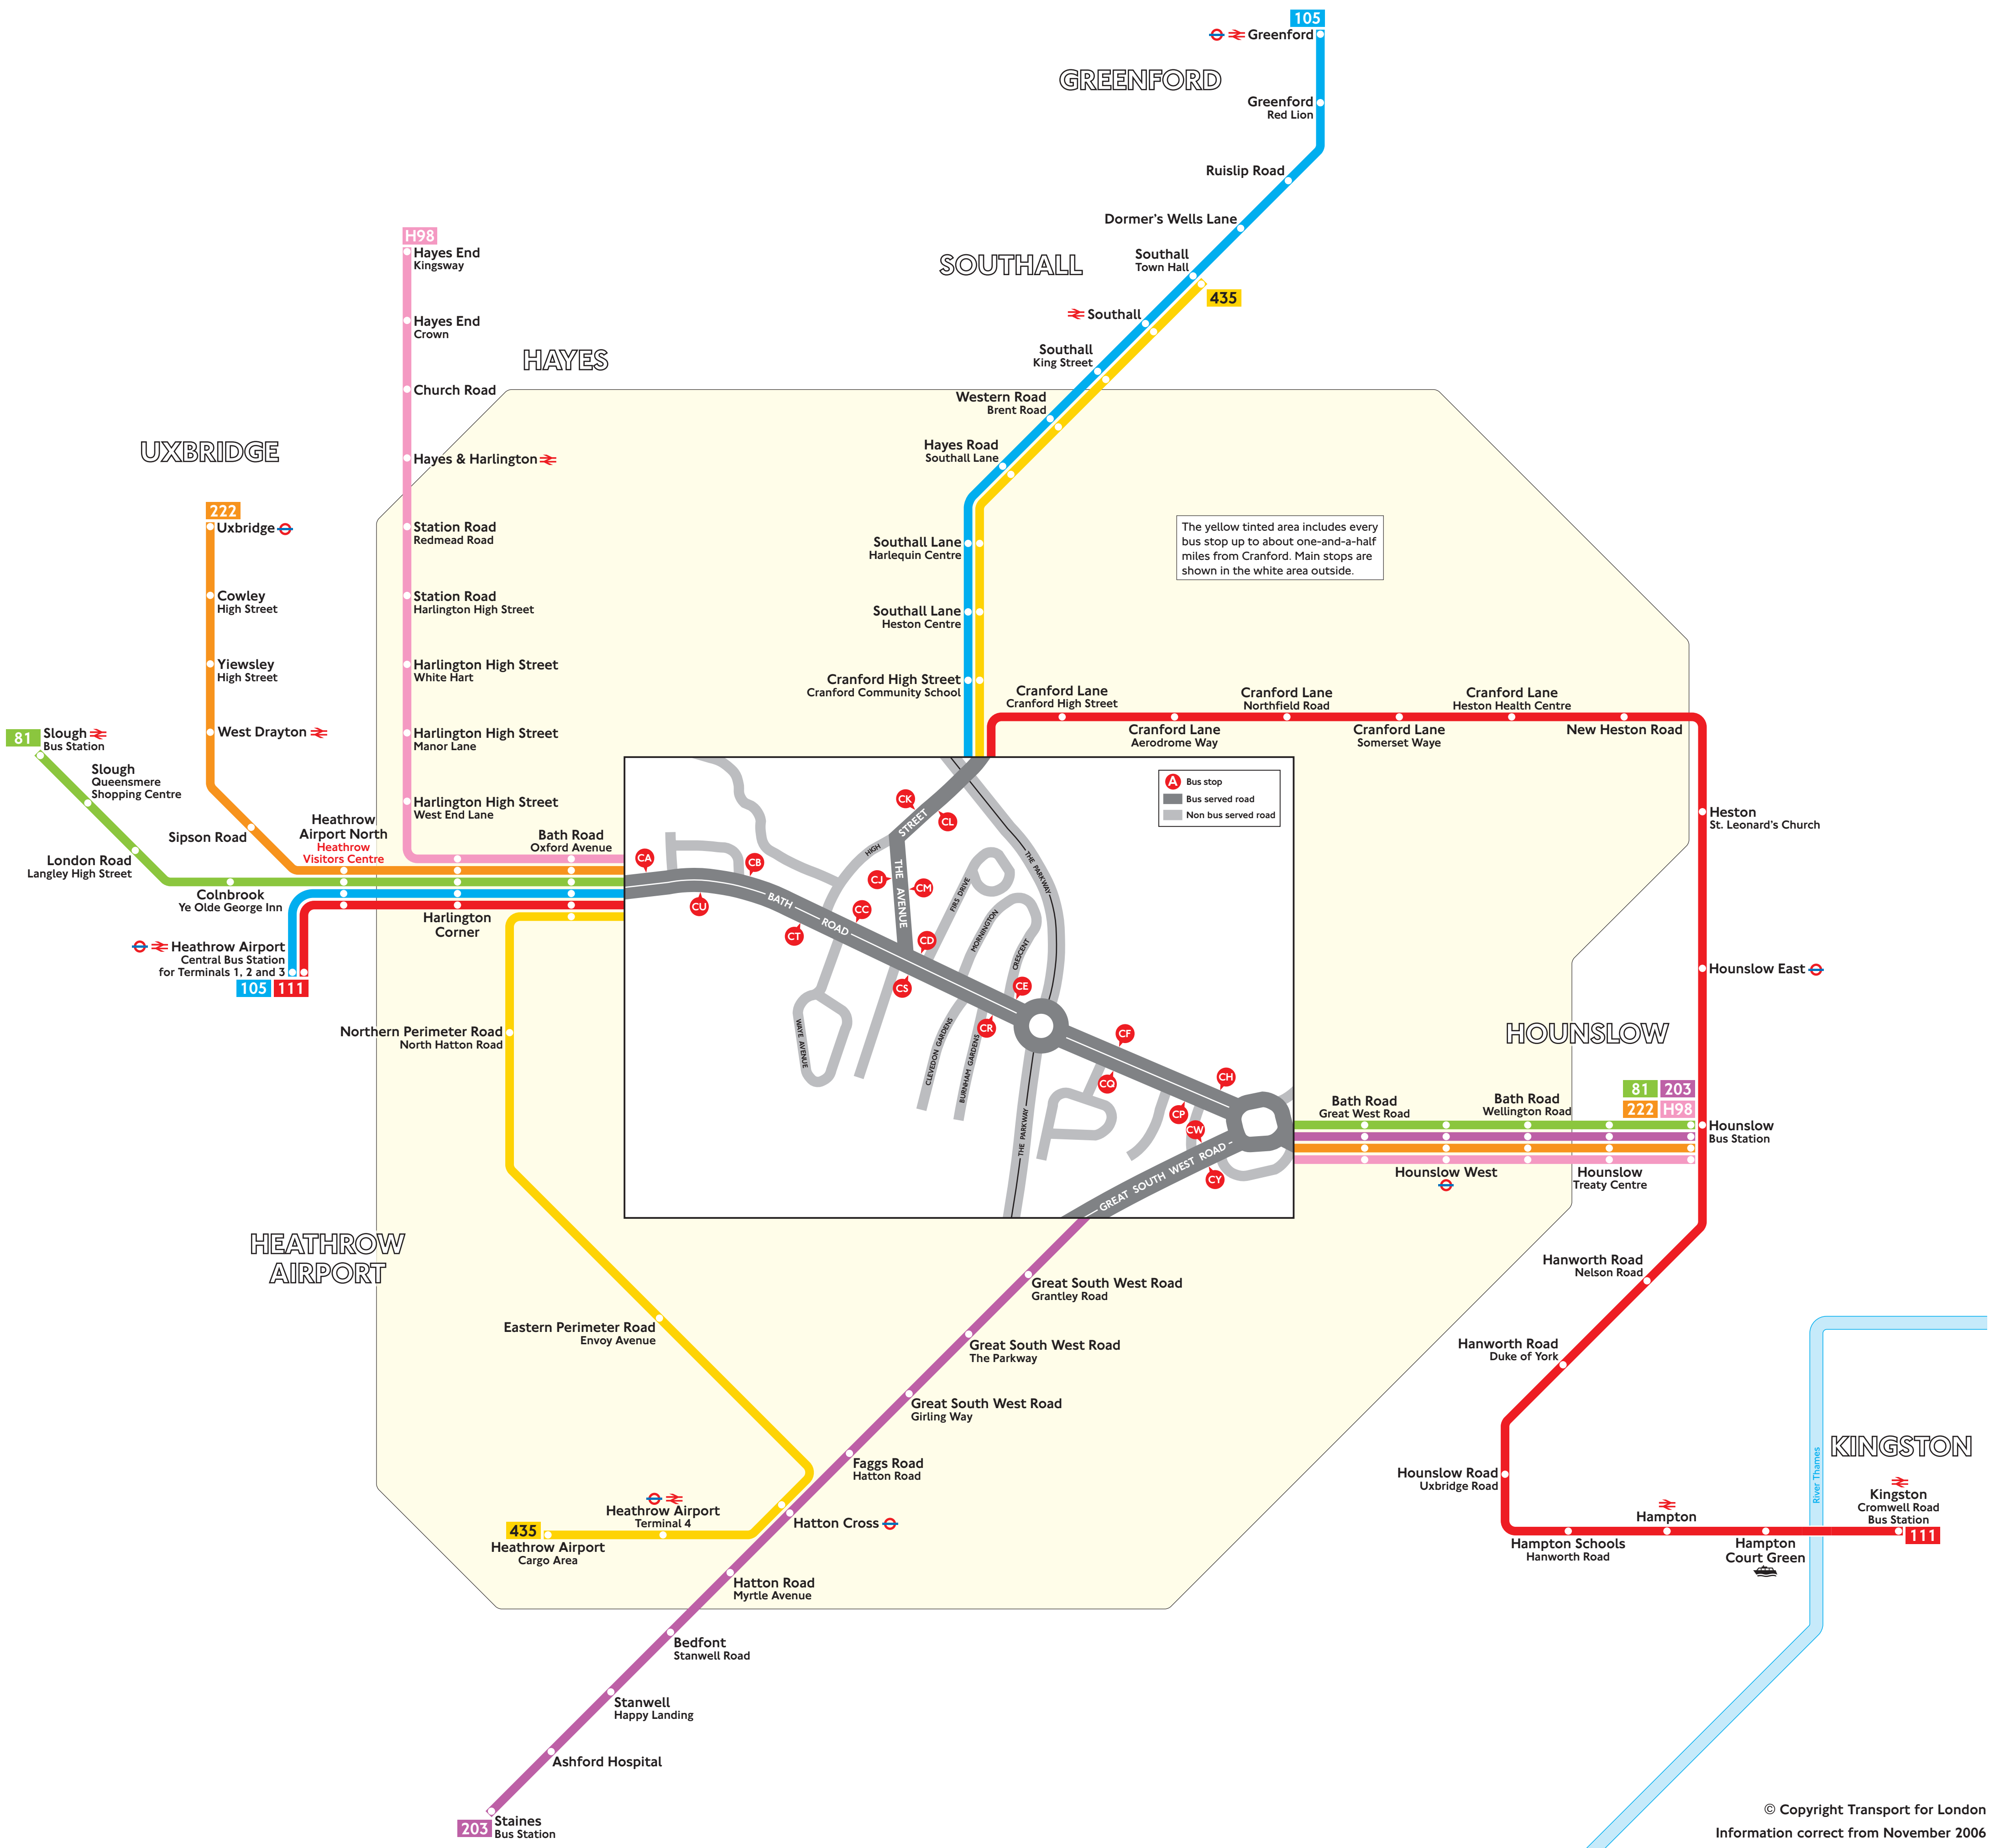

Buses from Cranford

© Copyright Transport for London
Information correct from November 2006

Key

- 81 Daytime routes in black
- N9 Night buses in blue
- Connections with London Underground
- Connections with National Rail
- Heathrow Visitors Centre Place of Interest

Red discs show the bus stop you need for your chosen bus service. The disc A appears on the top of the bus stop in the street (see map of town centre in centre of diagram).

Route finder

Bus service	Towards	Bus stops
81	Hounslow	CU, CH, CC, CD, CE, CF, CG, CH, CI, CJ, CK, CL, CM, CN, CO, CP, CQ, CR, CS, CT, CU, CV, CW, CX, CY, CZ
105	Greenford	CA, CB, CC, CD, CE, CF, CG, CH, CI, CJ, CK, CL, CM, CN, CO, CP, CQ, CR, CS, CT, CU, CV, CW, CX, CY, CZ
111	Heathrow Airport Central Bus Station	CU, CH, CC, CD, CE, CF, CG, CH, CI, CJ, CK, CL, CM, CN, CO, CP, CQ, CR, CS, CT, CU, CV, CW, CX, CY, CZ
203	Kingston	CA, CB, CC, CD, CE, CF, CG, CH, CI, CJ, CK, CL, CM, CN, CO, CP, CQ, CR, CS, CT, CU, CV, CW, CX, CY, CZ
222	Hounslow	CU, CH, CC, CD, CE, CF, CG, CH, CI, CJ, CK, CL, CM, CN, CO, CP, CQ, CR, CS, CT, CU, CV, CW, CX, CY, CZ
435	Uxbridge	CU, CH, CC, CD, CE, CF, CG, CH, CI, CJ, CK, CL, CM, CN, CO, CP, CQ, CR, CS, CT, CU, CV, CW, CX, CY, CZ
H98	Hayes End	CU, CH, CC, CD, CE, CF, CG, CH, CI, CJ, CK, CL, CM, CN, CO, CP, CQ, CR, CS, CT, CU, CV, CW, CX, CY, CZ

Night buses

Bus service	Towards	Bus stops
N9	Aldwych	CU, CH, CC, CD, CE, CF, CG, CH, CI, CJ, CK, CL, CM, CN, CO, CP, CQ, CR, CS, CT, CU, CV, CW, CX, CY, CZ
N9	Heathrow Airport Central Bus Station	CU, CH, CC, CD, CE, CF, CG, CH, CI, CJ, CK, CL, CM, CN, CO, CP, CQ, CR, CS, CT, CU, CV, CW, CX, CY, CZ

Destination finder

Destination	Bus service	Bus stops
Aldwych for Covent Garden	N9	CU, CH, CC, CD, CE, CF, CG, CH, CI, CJ, CK, CL, CM, CN, CO, CP, CQ, CR, CS, CT, CU, CV, CW, CX, CY, CZ
Ashford Hospital	203	CU, CH, CC, CD, CE, CF, CG, CH, CI, CJ, CK, CL, CM, CN, CO, CP, CQ, CR, CS, CT, CU, CV, CW, CX, CY, CZ